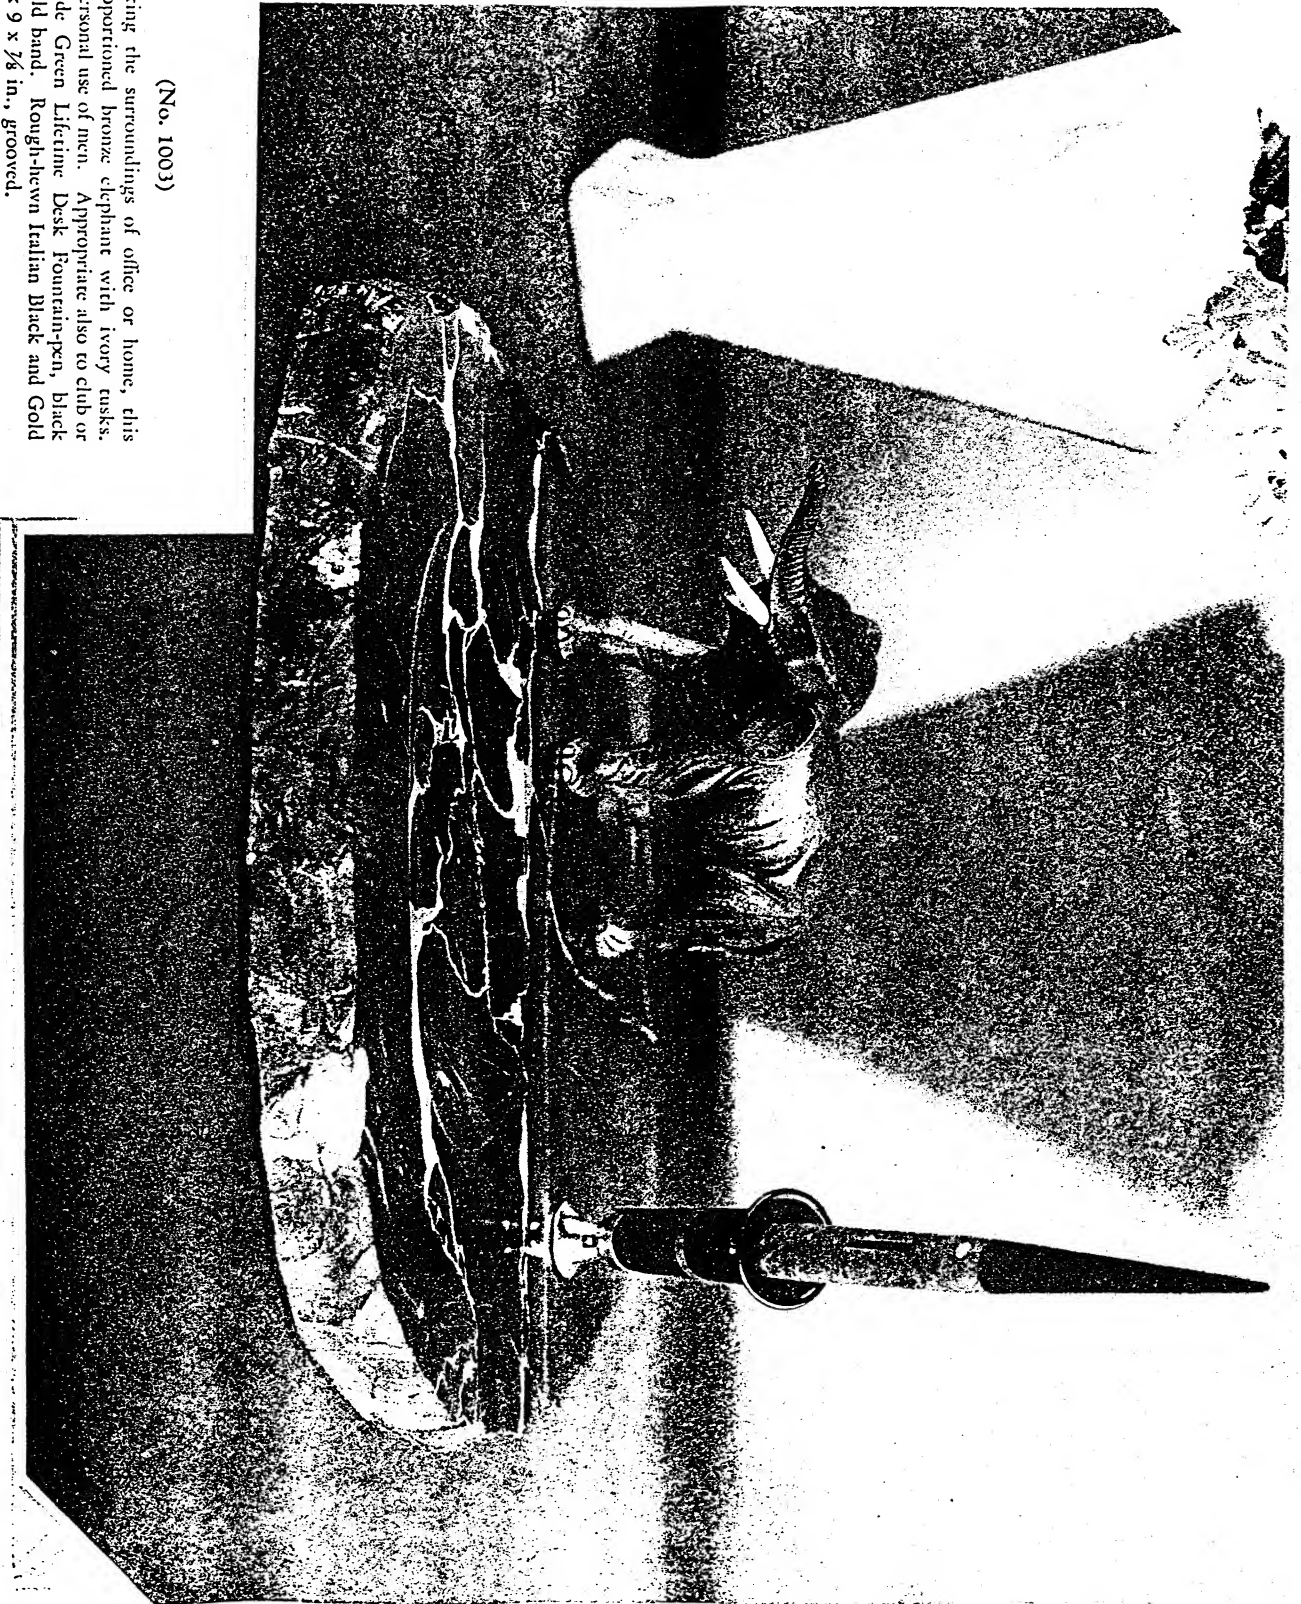

(No. 1003)

PERFECTLY fitting the surroundings of office or home, this handsomely proportioned bronze elephant with ivory tusks. Designed for the personal use of men. Appropriate also to club or fraternity use. Jade Green Lifetime Desk Fountain-pen, black receptacle with gold band. Rough-hewn Italian Black and Gold Marble base, $6\frac{1}{4}$ x 9 x $\frac{7}{8}$ in., grooved.

Bronze, List price $40

77

77